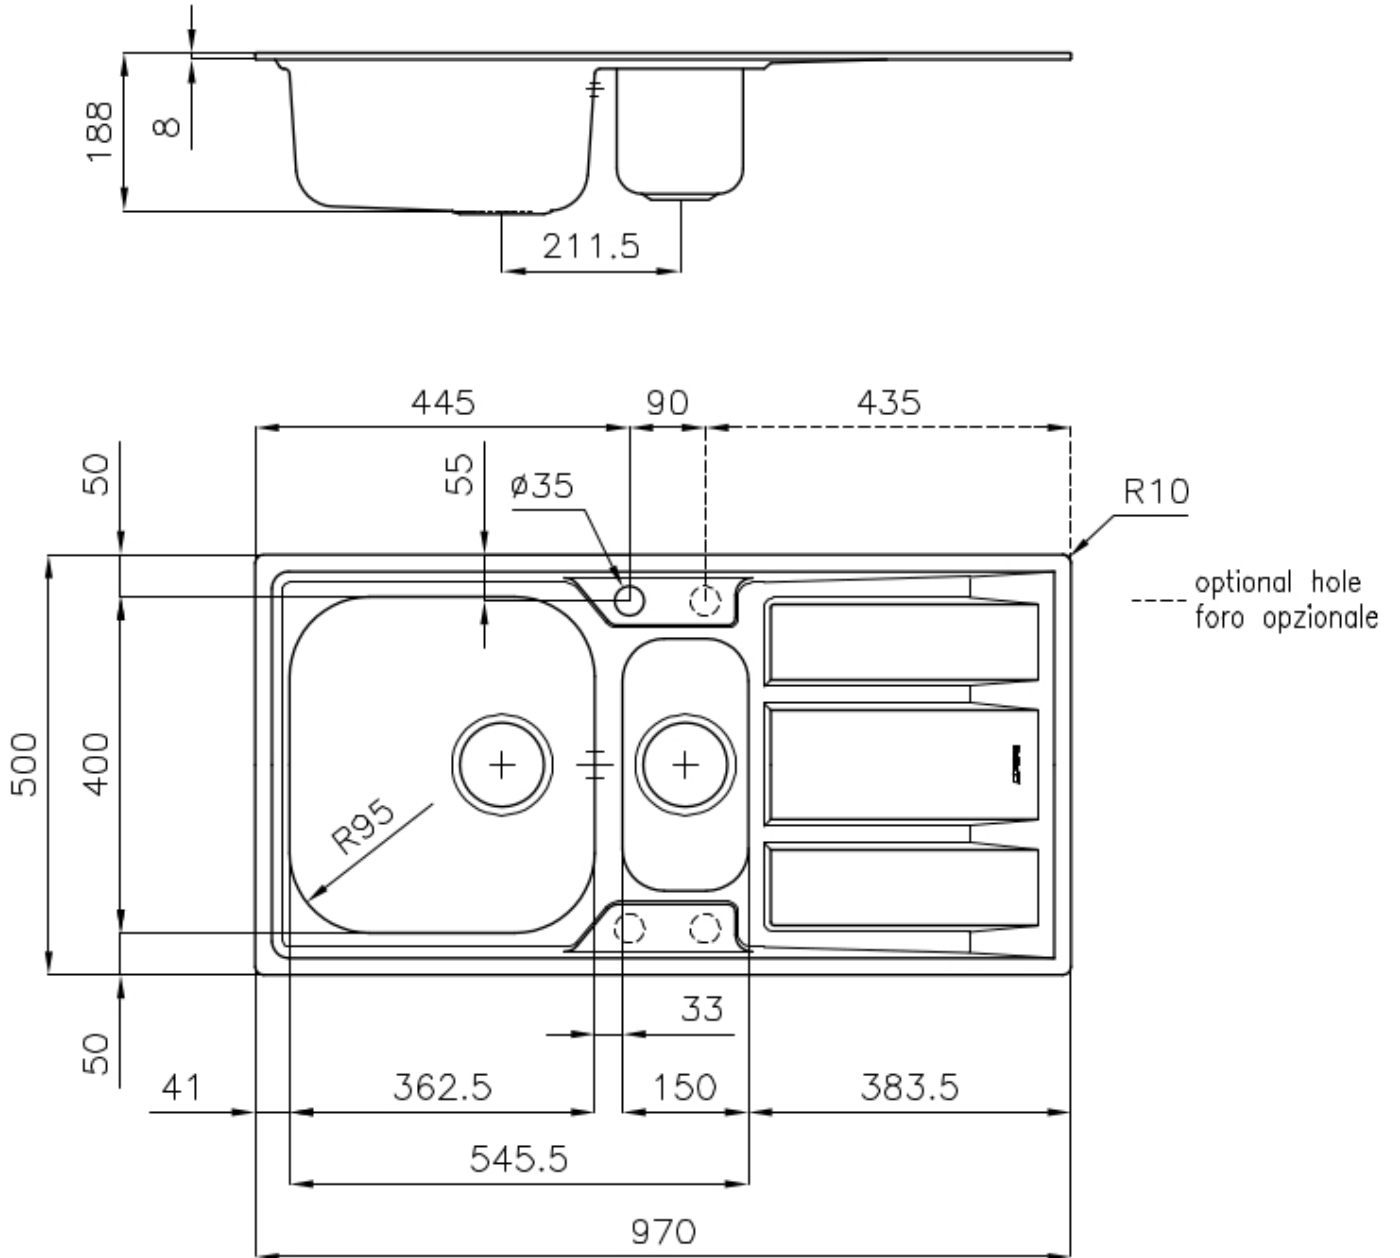

TECHNICAL DATA